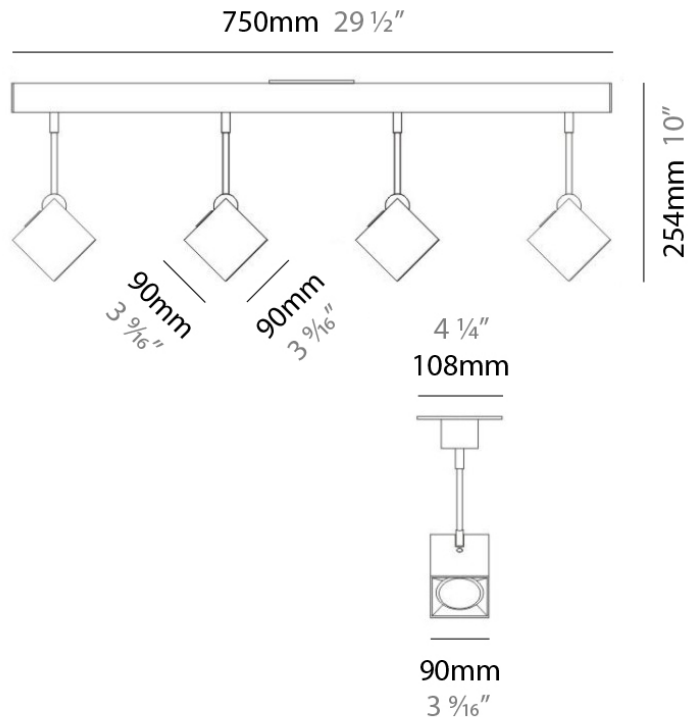

PROJECT	
TYPE	
NOTES	
QUANTITY	
DATE	

DAU SURFACE

D92018

GENERAL

Series: Dau
Brand: Milan
Division: Design
Mounting Type: Surface
Mounting Location: Ceiling
Subcategory: Pendant

PHYSICAL

Shape: Abstract
Length (mm): 750
Length (in): 29 1/2"
Width (mm): 110
Width (in): 4 5/16"
Height (mm): 254
Height (in): 10
Weight (kg): 2.04
Weight (lbs): 4.5
Fixture Material: Aluminum

ELECTRICAL

Number of Lamps: 4
Lamp Type: LED Retrofit
Lamp Shape: MR16
Bulb Included: Bulb Not Included
Total Output Wattage (W): 20
Max. Wattage Per Lamp (W): 5
Lamp Base: GU10
Input Voltage (V): 120

LED

Delivered Lumen Range: 1000 - 1999 lm

OPTICAL

RATINGS AND CERTIFICATIONS

Certified By: CSA Certified to UL and CSA Standards
IP rating: IP20