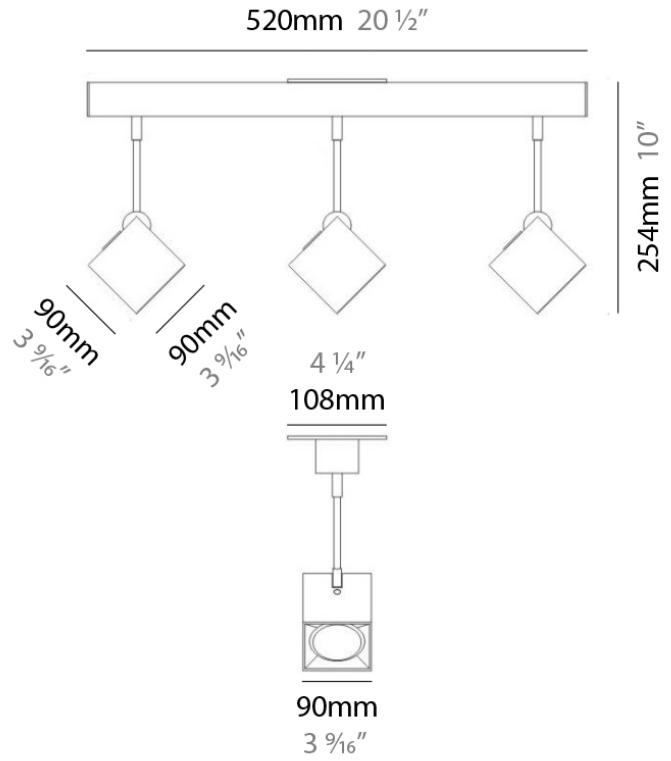

DAU SURFACE

D92017

GENERAL

Series: Dau _____
Brand: Milan _____
Division: Design _____
Mounting Type: Surface _____
Mounting Location: Ceiling _____
Subcategory: Pendant _____

PHYSICAL

Shape: Abstract _____
Length (mm): 520 _____
Length (in): 20 1/2 _____
Width (mm): 110 _____
Width (in): 4 5/16 _____
Height (mm): 254 _____
Height (in): 10 _____
Weight (kg): 1.4 _____
Weight (lbs): 3 _____
Fixture Material: Aluminum _____

ELECTRICAL

Number of Lamps: 3 _____
Lamp Type: LED Retrofit _____
Lamp Shape: MR16 _____
Bulb Included: Bulb Not Included _____
Total Output Wattage (W): 15 _____
Max. Wattage Per Lamp (W): 5 _____
Lamp Base: GU10 _____
Input Voltage (V): 120 _____

LED

Delivered Lumen Range: 500 - 999 lm _____

OPTICAL

RATINGS AND CERTIFICATIONS

Certified By: CSA Certified to UL and CSA Standards _____
IP rating: IP20 _____